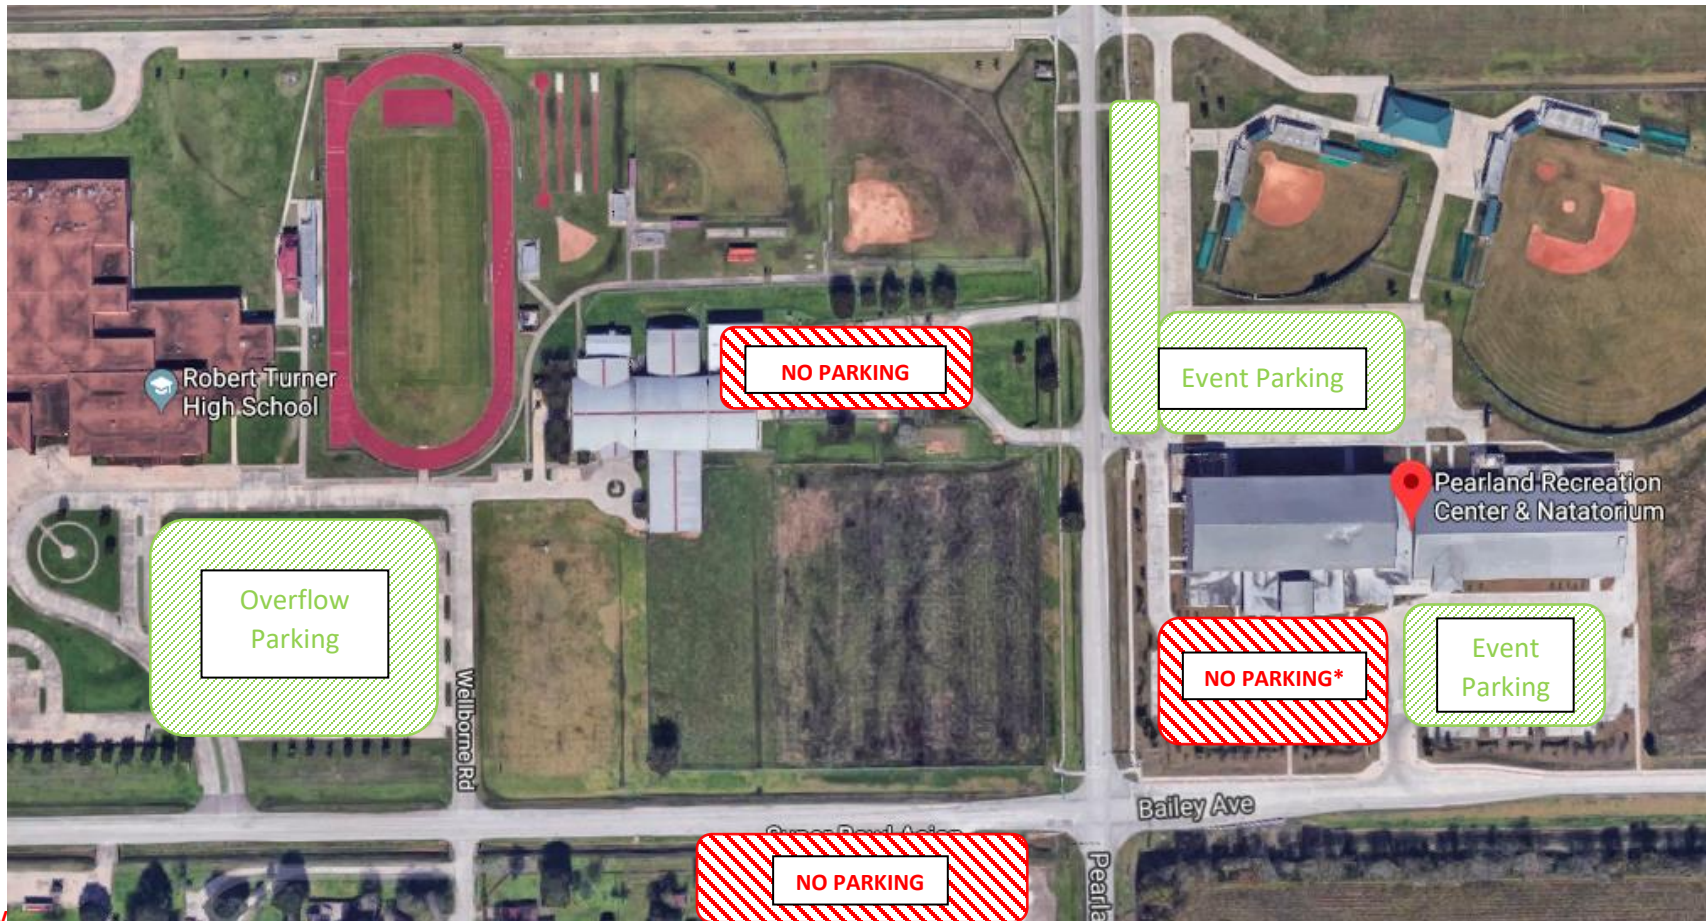

## Pearland Recreation Center / Natatorium – Event Parking Map

- Please park only in marked spaces in designated event / overflow areas.
- Do not park in grass.
- Do not park in facility member parking area (marked with \*.)