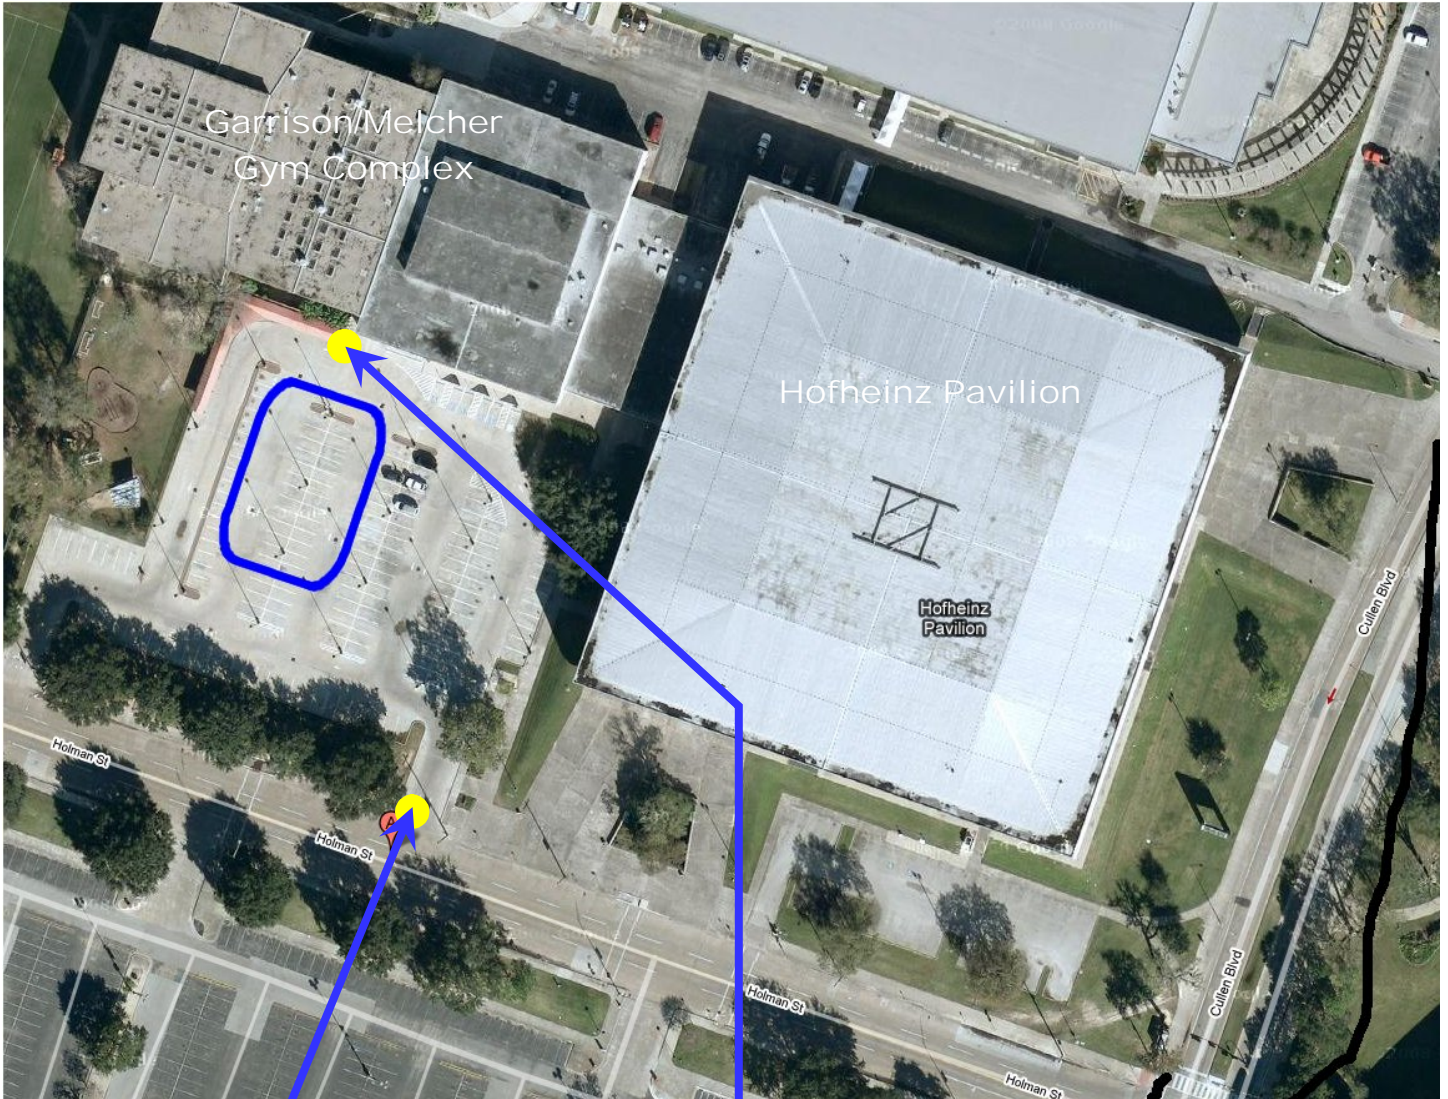

UH Melcher Pool Parking and Entrance Detail

The University of Houston Melcher Natatorium is located in the Garrison/Melcher Gymnasium complex at 3855 Holman (between Cullen and Scott) on the UH main campus, right next door to Hofheinz Pavilion and across the street from Robertson Stadium, parking is in lot 15 D.

Lot 15-C
entrance
for drop off.

Enter the building
here.